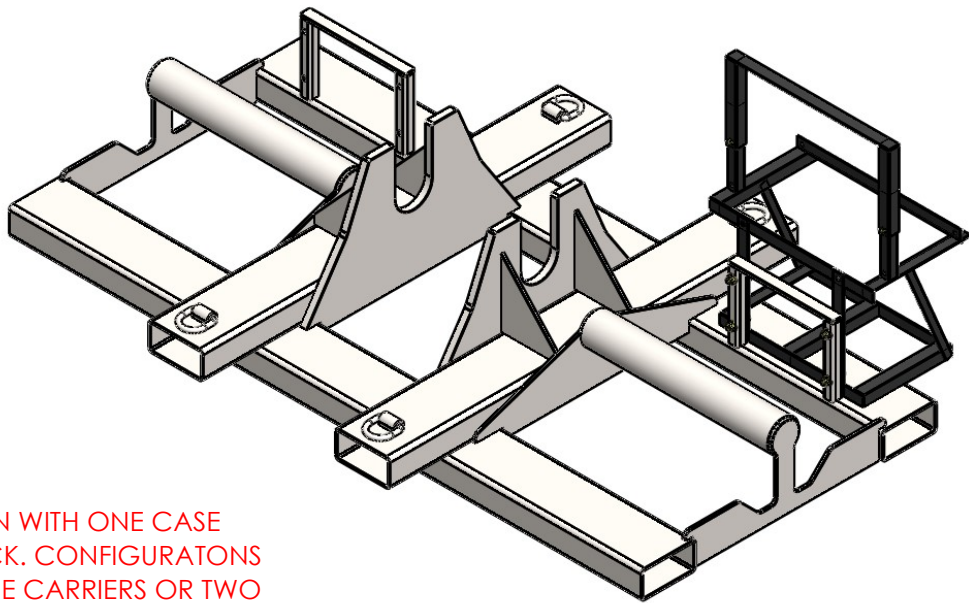

LaValley Industries

NOTE: SHOWN WITH ONE CASE
CARRIER RACK. CONFIGURATIONS
WITH NO CASE CARRIERS OR TWO
CASE CARRIERS ARE ALSO AVAILABLE

TONGHAND XS (THXS) SHIPPING/STORAGE STAND

PART NUMBER	8131, 8131-1 (ONE CASE CARRIER, 8131-2 (TWO CASE CARRIERS)
WEIGHT	900 LB / 408 KG
STAND DIMENSION (INCHES)	93L X 44W X 36.5H