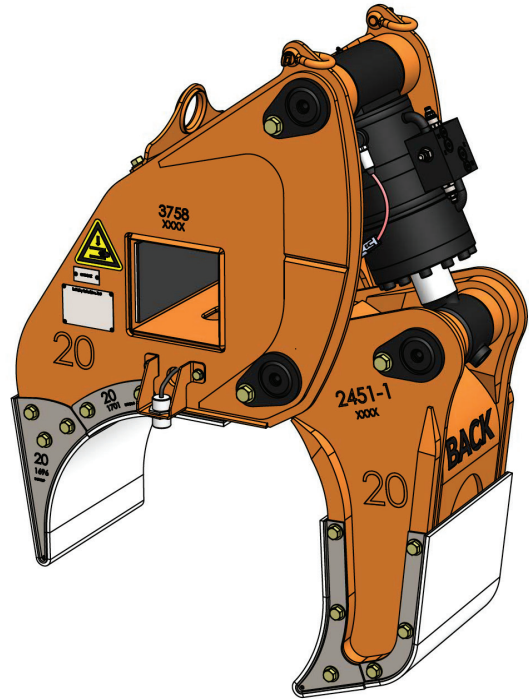

PIPE ARM

20"

Individual sizes designed to easily handle 20-24" diameter coated or uncoated pipe using the DECKHAND S, DECKHAND, or DECKHAND 5HP models

- Handles pipe on and off trailers, rail cars, or pipe rack without disturbing adjacent pipe
- Sensors allow operator to monitor arm grip status while moving pipe
- Load locking valve system ensures pipe is never dropped
- Proximity sensors inform operator of correct positioning and clearance
- Pipe can be lifted from an off-center position
- Arms utilize long lasting wear pads to protect coated pipe from damage
- Fast and efficient at stringing pipe during pipeline construction
- Can handle pipe covered with snow, ice or dirt

DECKHAND PIPE ARM 20 INCH PA SPECIFICATIONS

Part Number	3986
Model Number	PA 20
Main Beam Size (inches)	6x6
Material Capacity	20 IN / 50.8 CM
Capacity (per two arms)	13,000 LB / 5,897 KG
Weight	680 LB / 308 KG
Shipping Crate P/N	2578
Shipping Dimensions (arm set in crate)	54L x 43W x 54H IN / 137L x 109W x 137H CM
Shipping Weight (arm set with crate)	1,920 LB / 871 KG

PIPE ARM

24"

Individual sizes designed to easily handle 20-24" diameter coated or uncoated pipe using the DECKHAND S, DECKHAND, or DECKHAND 5HP models

- Handles pipe on and off trailers, rail cars, or pipe rack without disturbing adjacent pipe
- Sensors allow operator to monitor arm grip status while moving pipe
- Load locking valve system ensures pipe is never dropped
- Proximity sensors inform operator of correct positioning and clearance
- Pipe can be lifted from an off-center position
- Arms utilize long lasting wear pads to protect coated pipe from damage
- Fast and efficient at stringing pipe during pipeline construction
- Can handle pipe covered with snow, ice or dirt