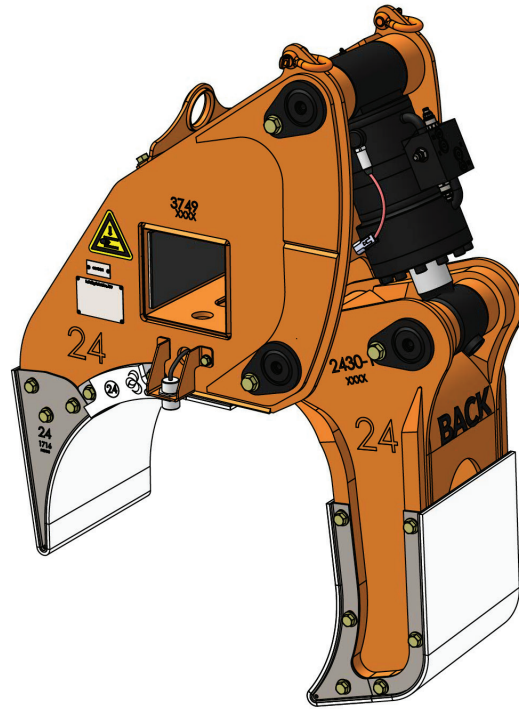

PIPE ARM

20"

Individual sizes designed to easily handle 20-24" diameter coated or uncoated pipe using the DECKHAND S, DECKHAND, or DECKHAND 5HP models

- Handles pipe on and off trailers, rail cars, or pipe rack without disturbing adjacent pipe
- Sensors allow operator to monitor arm grip status while moving pipe
- Load locking valve system ensures pipe is never dropped
- Proximity sensors inform operator of correct positioning and clearance
- Pipe can be lifted from an off-center position
- Arms utilize long lasting wear pads to protect coated pipe from damage
- Fast and efficient at stringing pipe during pipeline construction
- Can handle pipe covered with snow, ice or dirt

DECKHAND PIPE ARM 20 INCH PA SPECIFICATIONS

Part Number	3986
Model Number	PA 20
Main Beam Size (inches)	6x6
Material Capacity	20 IN / 50.8 CM
Capacity (per two arms)	13,000 LB / 5,897 KG
Weight	680 LB / 308 KG
Shipping Crate P/N	2578
Shipping Dimensions (arm set in crate)	54L x 43W x 54H IN / 137L x 109W x 137H CM
Shipping Weight (arm set with crate)	1,920 LB / 871 KG

PIPE ARM

24"

Individual sizes designed to easily handle 20-24" diameter coated or uncoated pipe using the DECKHAND S, DECKHAND, or DECKHAND 5HP models

- Handles pipe on and off trailers, rail cars, or pipe rack without disturbing adjacent pipe
- Sensors allow operator to monitor arm grip status while moving pipe
- Load locking valve system ensures pipe is never dropped
- Proximity sensors inform operator of correct positioning and clearance
- Pipe can be lifted from an off-center position
- Arms utilize long lasting wear pads to protect coated pipe from damage
- Fast and efficient at stringing pipe during pipeline construction
- Can handle pipe covered with snow, ice or dirt